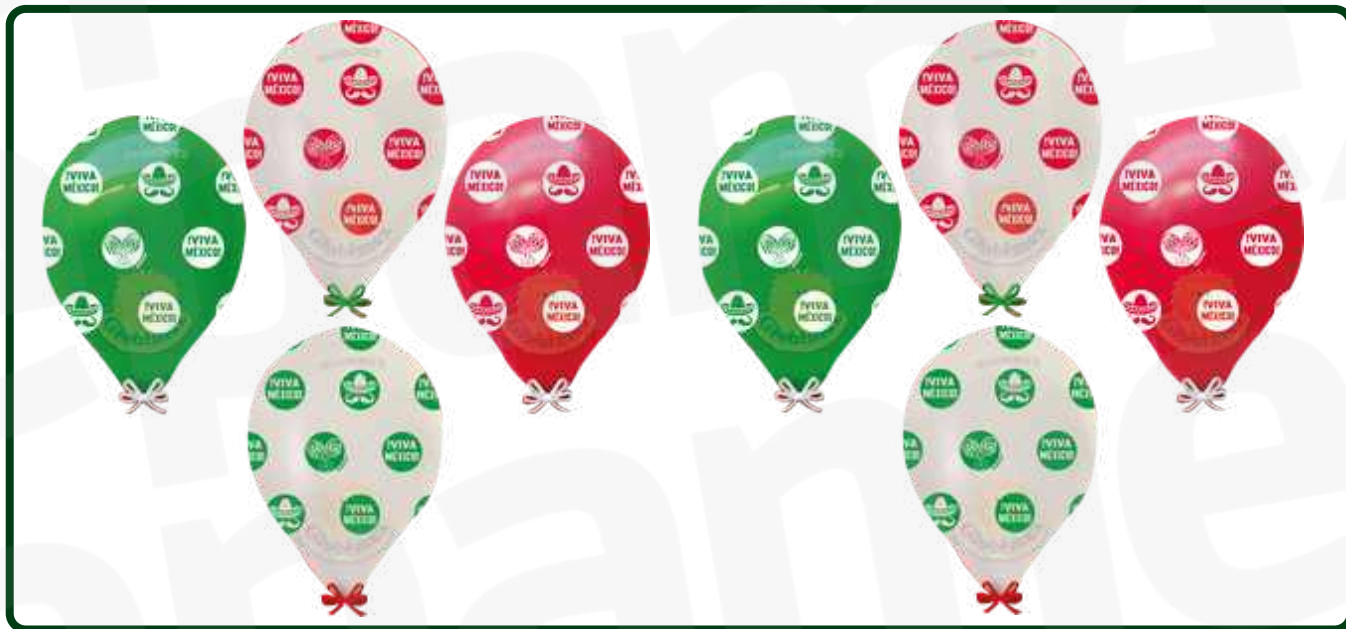

GLOBO LATEX DECORADO

VT335

$39.90
C/U

N. 12

PAQUETE CON 10 PIEZAS